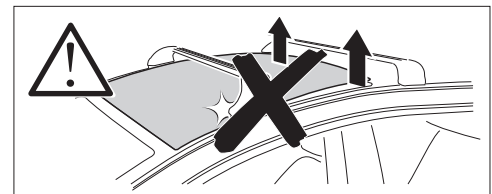

1

Kit 186012

PEUGEOT 508SW, 5-dr Estate, 11-18

ISO 11154-E

This kit is only for vehicles with flush railing.

1 KIT

O13 x4   O13 x4   O13 x4   x4

Spare Part 54201

Max: 75 kg / 165 lbs

Max 130 km/h / 80 Mph

2 FOOT PACK

x4   x2   x4   4 Nm x1

80 km/h / 50 Mph