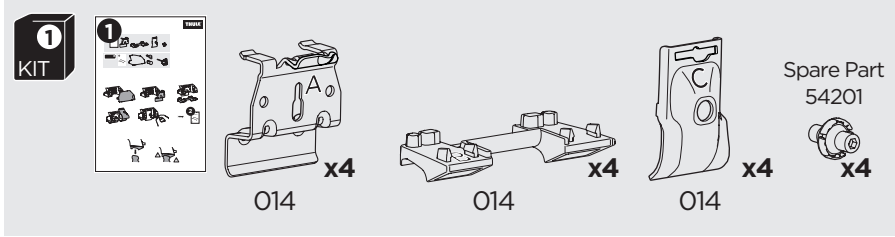

1

Kit 186013

HYUNDAI Tucson, 5-dr SUV, 15-
KIA Sportage, 5-dr SUV, 16-

ISO 11154-E

This kit is only for vehicles with flush railing.

1

Evo

Edge