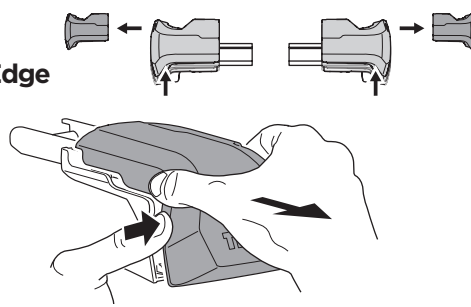

1

Kit 186013

HYUNDAI Tucson, 5-dr SUV, 15-
KIA Sportage, 5-dr SUV, 16-

ISO 11154-E

This kit is only for vehicles with flush railing.

1

Evo

Edge