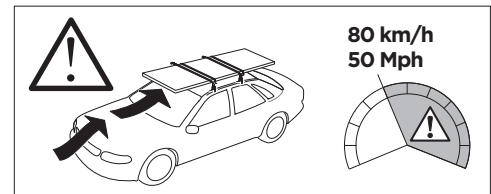

1

Kit 186013

HYUNDAI Tucson, 5-dr SUV, 15-
KIA Sportage, 5-dr SUV, 16-

ISO 11154-E

This kit is only for vehicles with flush railing.

1

Evo

Edge