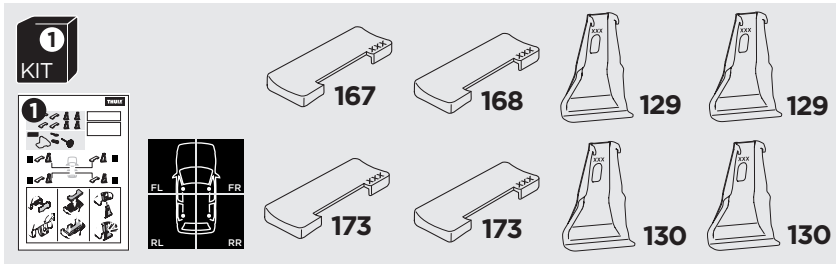

1

Kit 5042

AUDI Q2, 5-dr SUV, 17-

ISO 11154-E