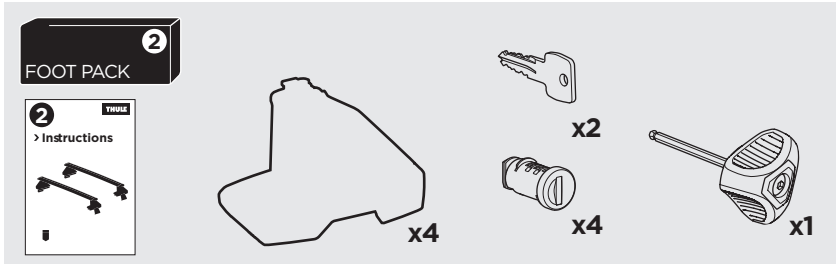

1

Kit 5042

AUDI Q2, 5-dr SUV, 17-

ISO 11154-E