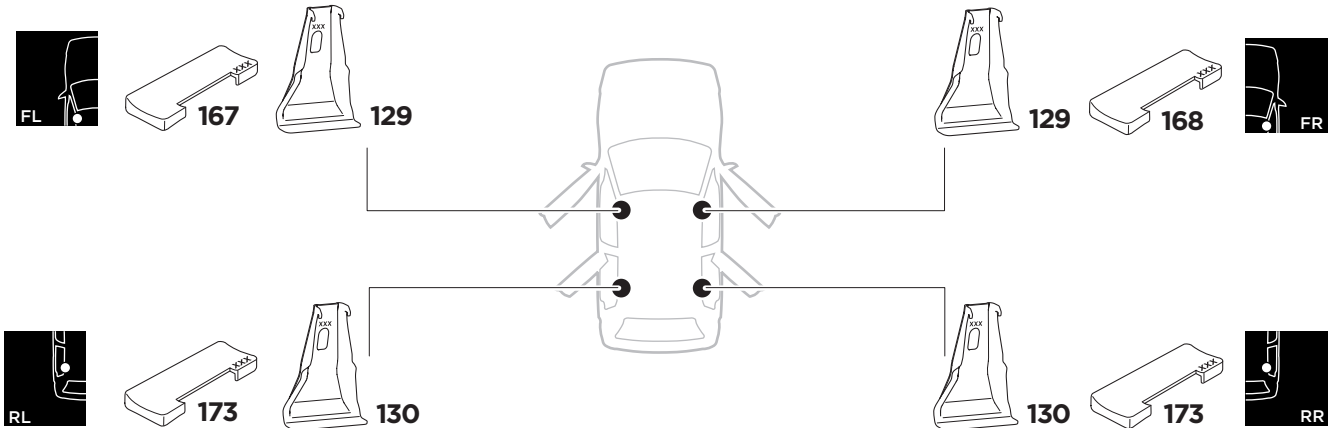

1

Kit 5042

AUDI Q2, 5-dr SUV, 17-

ISO 11154-E