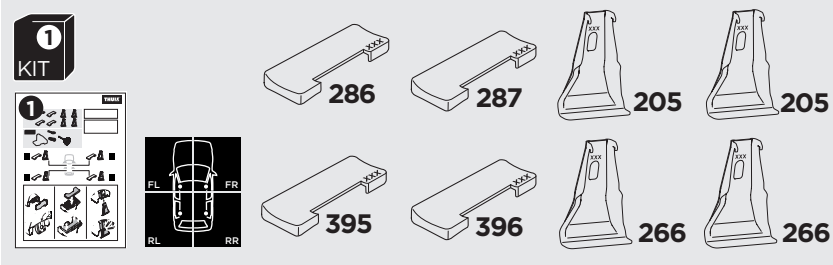

1

Kit 145124

FORD Focus, 4-dr Sedan, 11-18

ISO 11154-E

THULE WingBar Evo	THULE WingBar Edge	THULE WingBar	THULE SquareBar	Evo X (scale)	Edge X (scale)
FORD Focus, 4-dr Sedan, 11-18				39	A
THULE ProBar	THULE SlideBar				X (mm/inch)
FORD Focus, 4-dr Sedan, 11-18				1041 mm / 41"	

THULE WingBar Evo	THULE WingBar Edge	THULE WingBar	THULE SquareBar	Evo Y (scale)	Edge Y (scale)
FORD Focus, 4-dr Sedan, 11-18				35	I
THULE ProBar	THULE SlideBar				Y (mm/inch)
FORD Focus, 4-dr Sedan, 11-18				1001 mm / 39 3/8"	

	W (mm/inch)	Z (mm/inch)
FORD Focus, 4-dr Sedan, 11-18	790 mm / 31 1/8"	250 mm / 9 7/8"