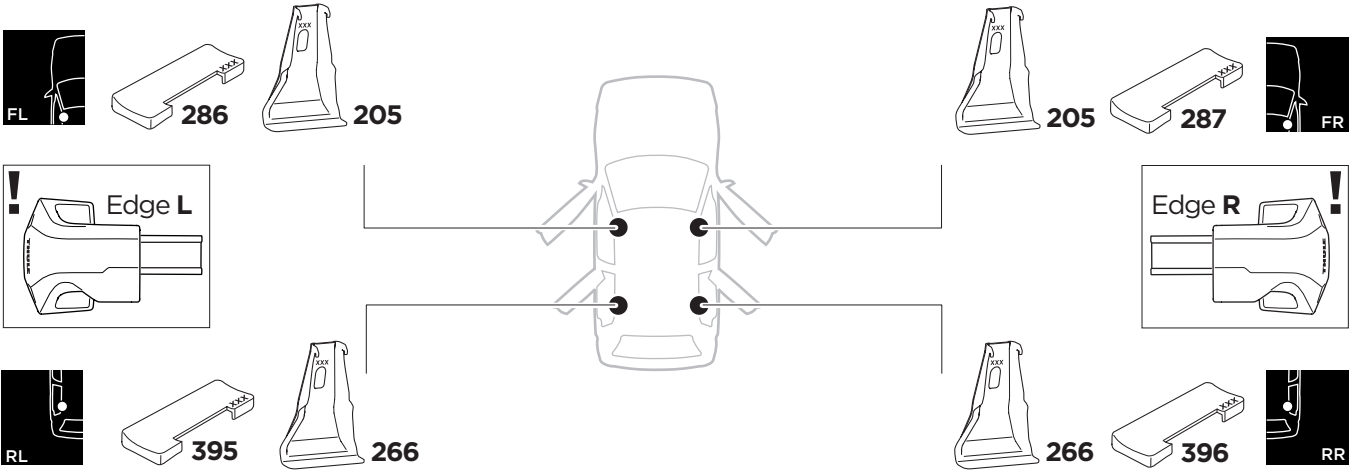

1

Kit 145124

FORD Focus, 4-dr Sedan, 11-18

ISO 11154-E

THULE WingBar Evo	THULE WingBar Edge	THULE WingBar	THULE SquareBar	Evo X (scale)	Edge X (scale)
FORD Focus, 4-dr Sedan, 11-18				39	A
THULE ProBar	THULE SlideBar				X (mm/inch)
FORD Focus, 4-dr Sedan, 11-18				1041 mm / 41"	

THULE WingBar Evo	THULE WingBar Edge	THULE WingBar	THULE SquareBar	Evo Y (scale)	Edge Y (scale)
FORD Focus, 4-dr Sedan, 11-18				35	I
THULE ProBar	THULE SlideBar				Y (mm/inch)
FORD Focus, 4-dr Sedan, 11-18				1001 mm / 39 3/8"	

	W (mm/inch)	Z (mm/inch)
FORD Focus, 4-dr Sedan, 11-18	790 mm / 31 1/8"	250 mm / 9 7/8"