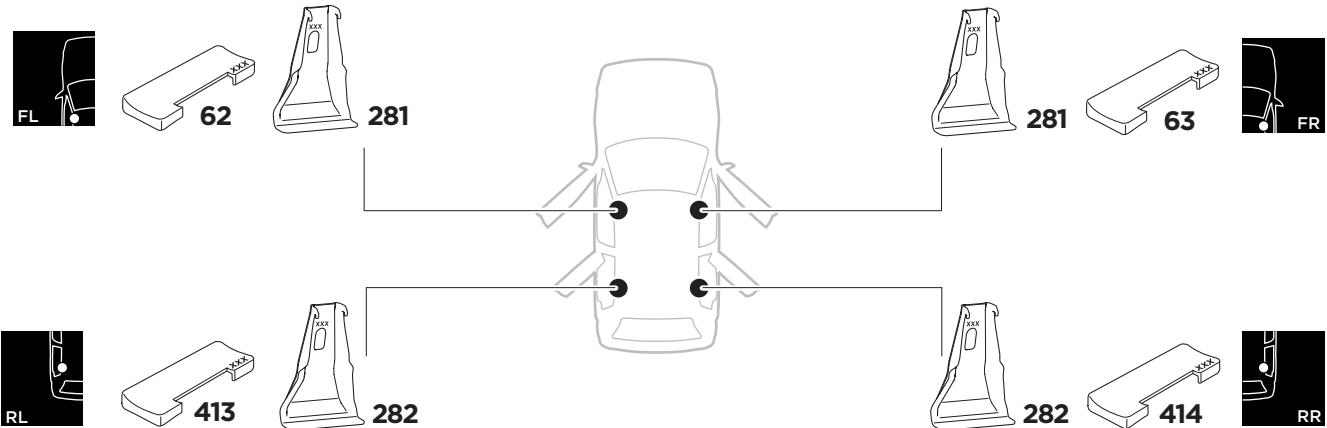

## Kit 5135

HONDA Civic, 5-dr Hatchback, 12-17

ISO 11154-E

THULE WingBar Evo	THULE WingBar Edge	THULE WingBar	THULE SquareBar	<b>Evo X (scale)</b>	<b>Edge X (scale)</b>
<b>HONDA Civic, 5-dr Hatchback, 12-17</b>				<b>45</b>	<b>G</b>

THULE ProBar	THULE SlideBar			<b>X (mm/inch)</b>	
<b>HONDA Civic, 5-dr Hatchback, 12-17</b>				<b>1101 mm / 43 3/8"</b>	

THULE WingBar Evo	THULE WingBar Edge	THULE WingBar	THULE SquareBar	<b>Evo Y (scale)</b>	<b>Edge Y (scale)</b>
<b>HONDA Civic, 5-dr Hatchback, 12-17</b>				<b>34,5</b>	<b>J</b>

THULE ProBar	THULE SlideBar			<b>Y (mm/inch)</b>	
<b>HONDA Civic, 5-dr Hatchback, 12-17</b>				<b>996 mm / 39 1/4"</b>	

	<b>W (mm/inch)</b>	<b>Z (mm/inch)</b>
<b>HONDA Civic, 5-dr Hatchback, 12-17</b>	<b>700 mm / 27 1/2"</b>	<b>170 mm / 6 3/4"</b>