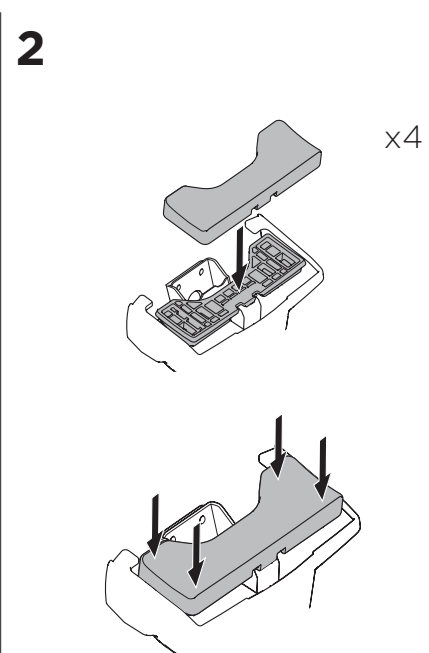

## Kit 5135

HONDA Civic, 5-dr Hatchback, 12-17

ISO 11154-E

THULE WingBar Evo	THULE WingBar Edge	THULE WingBar	THULE SquareBar	<b>Evo X (scale)</b>	<b>Edge X (scale)</b>
<b>HONDA Civic, 5-dr Hatchback, 12-17</b>				<b>45</b>	<b>G</b>

THULE ProBar	THULE SlideBar			<b>X (mm/inch)</b>	
<b>HONDA Civic, 5-dr Hatchback, 12-17</b>				<b>1101 mm / 43 3/8"</b>	

THULE WingBar Evo	THULE WingBar Edge	THULE WingBar	THULE SquareBar	<b>Evo Y (scale)</b>	<b>Edge Y (scale)</b>
<b>HONDA Civic, 5-dr Hatchback, 12-17</b>				<b>34,5</b>	<b>J</b>

THULE ProBar	THULE SlideBar			<b>Y (mm/inch)</b>	
<b>HONDA Civic, 5-dr Hatchback, 12-17</b>				<b>996 mm / 39 1/4"</b>	

	<b>W (mm/inch)</b>	<b>Z (mm/inch)</b>
<b>HONDA Civic, 5-dr Hatchback, 12-17</b>	<b>700 mm / 27 1/2"</b>	<b>170 mm / 6 3/4"</b>