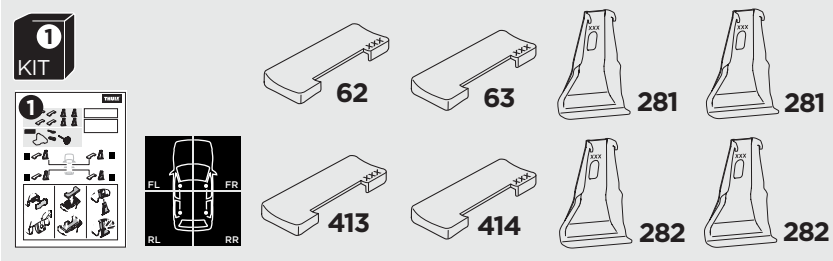

## Kit 5135

HONDA Civic, 5-dr Hatchback, 12-17

ISO 11154-E

THULE WingBar Evo	THULE WingBar Edge	THULE WingBar	THULE SquareBar	<b>Evo X (scale)</b>	<b>Edge X (scale)</b>
<b>HONDA Civic, 5-dr Hatchback, 12-17</b>				<b>45</b>	<b>G</b>

THULE ProBar	THULE SlideBar			<b>X (mm/inch)</b>	
<b>HONDA Civic, 5-dr Hatchback, 12-17</b>				<b>1101 mm / 43 3/8"</b>	

THULE WingBar Evo	THULE WingBar Edge	THULE WingBar	THULE SquareBar	<b>Evo Y (scale)</b>	<b>Edge Y (scale)</b>
<b>HONDA Civic, 5-dr Hatchback, 12-17</b>				<b>34,5</b>	<b>J</b>

THULE ProBar	THULE SlideBar			<b>Y (mm/inch)</b>	
<b>HONDA Civic, 5-dr Hatchback, 12-17</b>				<b>996 mm / 39 1/4"</b>	

	<b>W (mm/inch)</b>	<b>Z (mm/inch)</b>
<b>HONDA Civic, 5-dr Hatchback, 12-17</b>	<b>700 mm / 27 1/2"</b>	<b>170 mm / 6 3/4"</b>