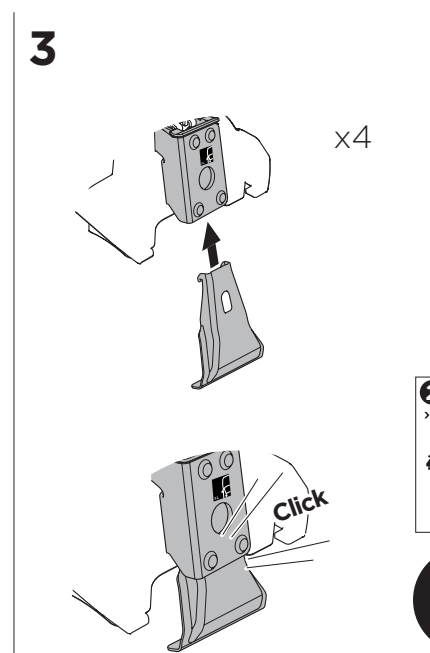

## Kit 5135

HONDA Civic, 5-dr Hatchback, 12-17

ISO 11154-E

THULE WingBar Evo	THULE WingBar Edge	THULE WingBar	THULE SquareBar	<b>Evo X (scale)</b>	<b>Edge X (scale)</b>
<b>HONDA Civic, 5-dr Hatchback, 12-17</b>				<b>45</b>	<b>G</b>