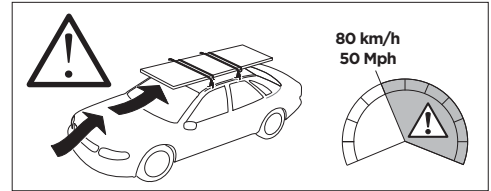

1

Kit 5135

HONDA Civic, 5-dr Hatchback, 12-17

ISO 11154-E