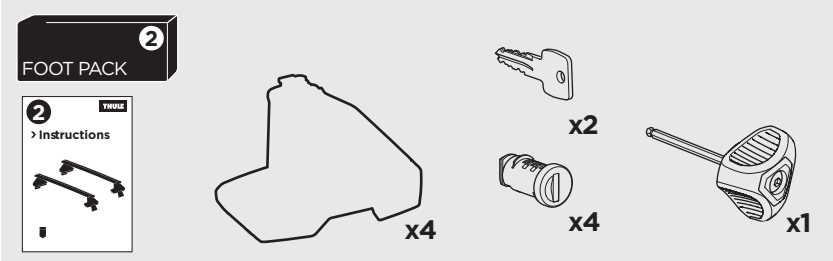

## Kit 5135

HONDA Civic, 5-dr Hatchback, 12-17

ISO 11154-E

THULE WingBar Evo	THULE WingBar Edge	THULE WingBar	THULE SquareBar	<b>Evo X (scale)</b>	<b>Edge X (scale)</b>
<b>HONDA Civic, 5-dr Hatchback, 12-17</b>				<b>45</b>	<b>G</b>

THULE ProBar	THULE SlideBar			<b>X (mm/inch)</b>	
<b>HONDA Civic, 5-dr Hatchback, 12-17</b>				<b>1101 mm / 43 3/8"</b>	

THULE WingBar Evo	THULE WingBar Edge	THULE WingBar	THULE SquareBar	<b>Evo Y (scale)</b>	<b>Edge Y (scale)</b>
<b>HONDA Civic, 5-dr Hatchback, 12-17</b>				<b>34,5</b>	<b>J</b>

THULE ProBar	THULE SlideBar			<b>Y (mm/inch)</b>	
<b>HONDA Civic, 5-dr Hatchback, 12-17</b>				<b>996 mm / 39 1/4"</b>	

	<b>W (mm/inch)</b>	<b>Z (mm/inch)</b>
<b>HONDA Civic, 5-dr Hatchback, 12-17</b>	<b>700 mm / 27 1/2"</b>	<b>170 mm / 6 3/4"</b>