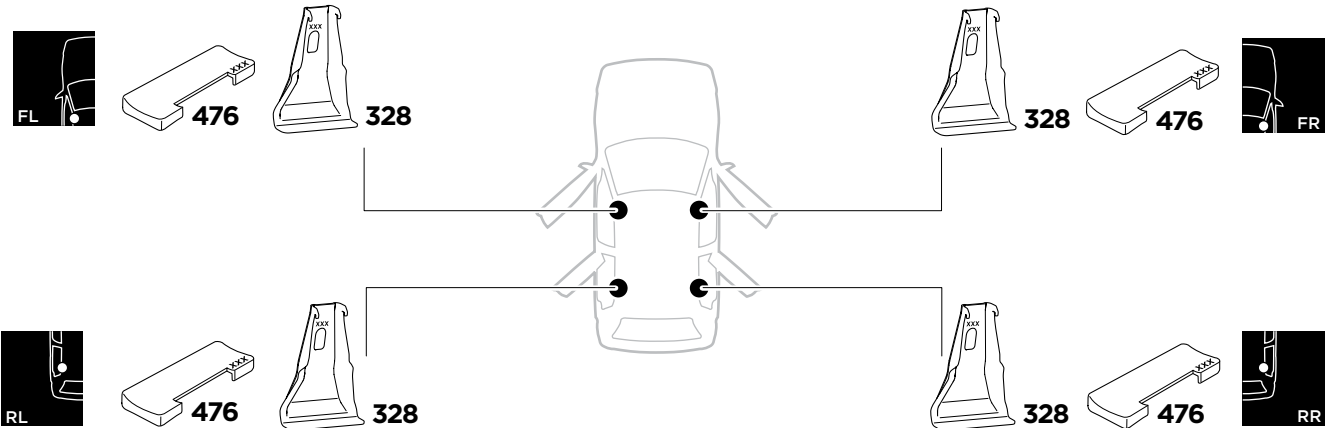

1

Kit 5153

LAND ROVER Range Rover Sport, 5-dr SUV, 14-

ISO 11154-E

THULE WingBar Evo	THULE WingBar Edge	THULE WingBar	THULE SquareBar	Evo X (scale)	Edge X (scale)
LAND ROVER Range Rover Sport, 5-dr SUV, 14-				60,5	-
THULE ProBar	THULE SlideBar				X (mm/inch)
LAND ROVER Range Rover Sport, 5-dr SUV, 14-				1256 mm / 49 1/2"	

THULE WingBar Evo	THULE WingBar Edge	THULE WingBar	THULE SquareBar	Evo Y (scale)	Edge Y (scale)
LAND ROVER Range Rover Sport, 5-dr SUV, 14-				60	-
THULE ProBar	THULE SlideBar				Y (mm/inch)
LAND ROVER Range Rover Sport, 5-dr SUV, 14-				1251 mm / 49 1/4"	

	W (mm/inch)	Z (mm/inch)
LAND ROVER Range Rover Sport, 5-dr SUV, 14-	750 mm / 29 1/2"	320 mm / 12 5/8"