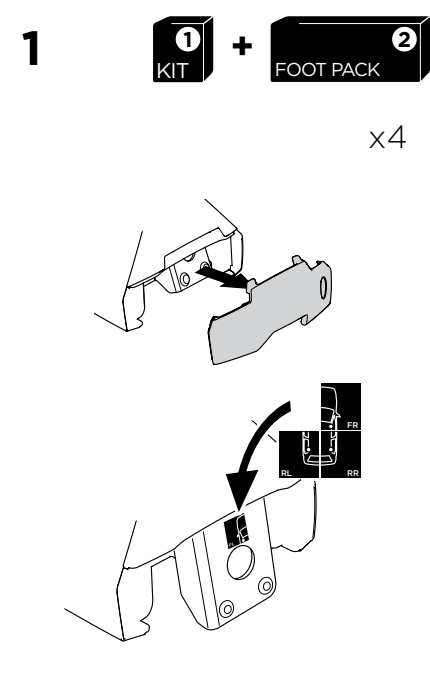

1

Kit 5153

LAND ROVER Range Rover Sport, 5-dr SUV, 14-

ISO 11154-E

THULE WingBar Evo	THULE WingBar Edge	THULE WingBar	THULE SquareBar	Evo X (scale)	Edge X (scale)
LAND ROVER Range Rover Sport, 5-dr SUV, 14-				60,5	-
THULE ProBar	THULE SlideBar				X (mm/inch)
LAND ROVER Range Rover Sport, 5-dr SUV, 14-				1256 mm / 49 1/2"	

THULE WingBar Evo	THULE WingBar Edge	THULE WingBar	THULE SquareBar	Evo Y (scale)	Edge Y (scale)
LAND ROVER Range Rover Sport, 5-dr SUV, 14-				60	-
THULE ProBar	THULE SlideBar				Y (mm/inch)
LAND ROVER Range Rover Sport, 5-dr SUV, 14-				1251 mm / 49 1/4"	

	W (mm/inch)	Z (mm/inch)
LAND ROVER Range Rover Sport, 5-dr SUV, 14-	750 mm / 29 1/2"	320 mm / 12 5/8"