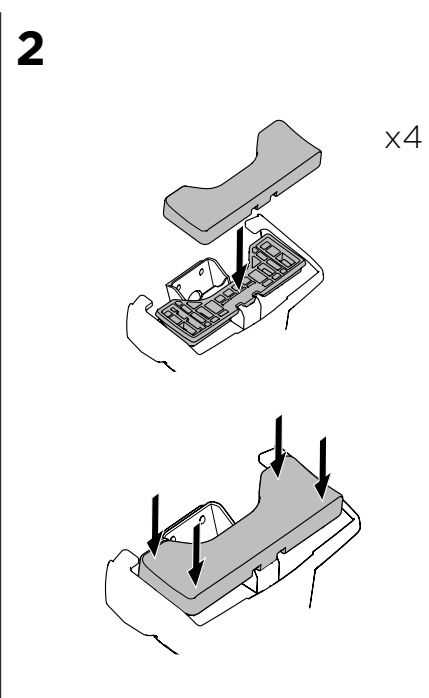

1

Kit 5153

LAND ROVER Range Rover Sport, 5-dr SUV, 14-

ISO 11154-E

THULE WingBar Evo	THULE WingBar Edge	THULE WingBar	THULE SquareBar	Evo X (scale)	Edge X (scale)
LAND ROVER Range Rover Sport, 5-dr SUV, 14-				60,5	-
THULE ProBar	THULE SlideBar				X (mm/inch)
LAND ROVER Range Rover Sport, 5-dr SUV, 14-				1256 mm / 49 1/2"	

THULE WingBar Evo	THULE WingBar Edge	THULE WingBar	THULE SquareBar	Evo Y (scale)	Edge Y (scale)
LAND ROVER Range Rover Sport, 5-dr SUV, 14-				60	-
THULE ProBar	THULE SlideBar				Y (mm/inch)
LAND ROVER Range Rover Sport, 5-dr SUV, 14-				1251 mm / 49 1/4"	

	W (mm/inch)	Z (mm/inch)
LAND ROVER Range Rover Sport, 5-dr SUV, 14-	750 mm / 29 1/2"	320 mm / 12 5/8"