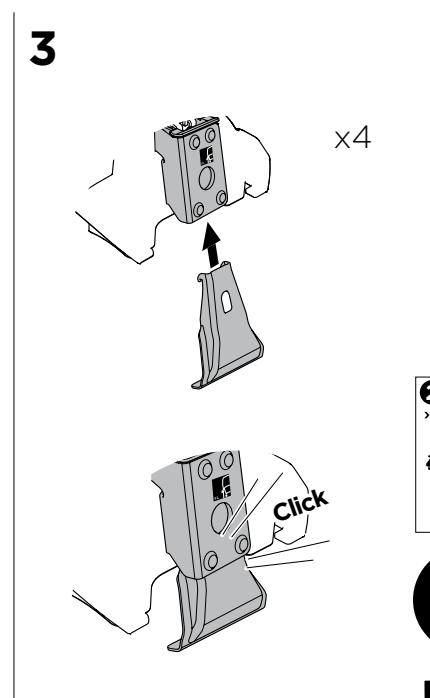

1

Kit 5153

LAND ROVER Range Rover Sport, 5-dr SUV, 14-

ISO 11154-E

THULE WingBar Evo	THULE WingBar Edge	THULE WingBar	THULE SquareBar	Evo X (scale)	Edge X (scale)
LAND ROVER Range Rover Sport, 5-dr SUV, 14-				60,5	-
THULE ProBar	THULE SlideBar				X (mm/inch)
LAND ROVER Range Rover Sport, 5-dr SUV, 14-				1256 mm / 49 1/2"	

THULE WingBar Evo	THULE WingBar Edge	THULE WingBar	THULE SquareBar	Evo Y (scale)	Edge Y (scale)
LAND ROVER Range Rover Sport, 5-dr SUV, 14-				60	-
THULE ProBar	THULE SlideBar				Y (mm/inch)
LAND ROVER Range Rover Sport, 5-dr SUV, 14-				1251 mm / 49 1/4"	

	W (mm/inch)	Z (mm/inch)
LAND ROVER Range Rover Sport, 5-dr SUV, 14-	750 mm / 29 1/2"	320 mm / 12 5/8"