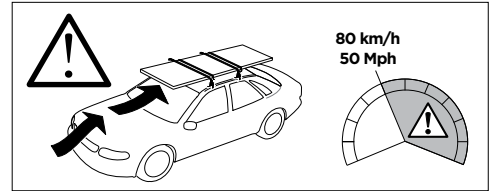

1

Kit 5153

LAND ROVER Range Rover Sport, 5-dr SUV, 14-

ISO 11154-E

THULE WingBar Evo	THULE WingBar Edge	THULE WingBar	THULE SquareBar	Evo X (scale)	Edge X (scale)
LAND ROVER Range Rover Sport, 5-dr SUV, 14-				60,5	-
THULE ProBar	THULE SlideBar				X (mm/inch)
LAND ROVER Range Rover Sport, 5-dr SUV, 14-				1256 mm / 49 1/2"	

THULE WingBar Evo	THULE WingBar Edge	THULE WingBar	THULE SquareBar	Evo Y (scale)	Edge Y (scale)
LAND ROVER Range Rover Sport, 5-dr SUV, 14-				60	-
THULE ProBar	THULE SlideBar				Y (mm/inch)
LAND ROVER Range Rover Sport, 5-dr SUV, 14-				1251 mm / 49 1/4"	

	W (mm/inch)	Z (mm/inch)
LAND ROVER Range Rover Sport, 5-dr SUV, 14-	750 mm / 29 1/2"	320 mm / 12 5/8"