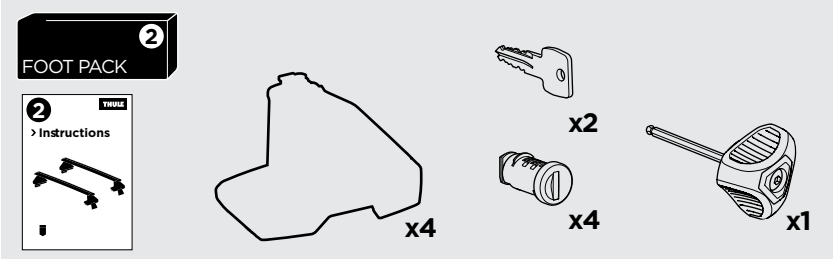

1

Kit 5153

LAND ROVER Range Rover Sport, 5-dr SUV, 14-

ISO 11154-E

THULE WingBar Evo	THULE WingBar Edge	THULE WingBar	THULE SquareBar	Evo X (scale)	Edge X (scale)
LAND ROVER Range Rover Sport, 5-dr SUV, 14-				60,5	-
THULE ProBar	THULE SlideBar				X (mm/inch)
LAND ROVER Range Rover Sport, 5-dr SUV, 14-				1256 mm / 49 1/2"	

THULE WingBar Evo	THULE WingBar Edge	THULE WingBar	THULE SquareBar	Evo Y (scale)	Edge Y (scale)
LAND ROVER Range Rover Sport, 5-dr SUV, 14-				60	-
THULE ProBar	THULE SlideBar				Y (mm/inch)
LAND ROVER Range Rover Sport, 5-dr SUV, 14-				1251 mm / 49 1/4"	

	W (mm/inch)	Z (mm/inch)
LAND ROVER Range Rover Sport, 5-dr SUV, 14-	750 mm / 29 1/2"	320 mm / 12 5/8"