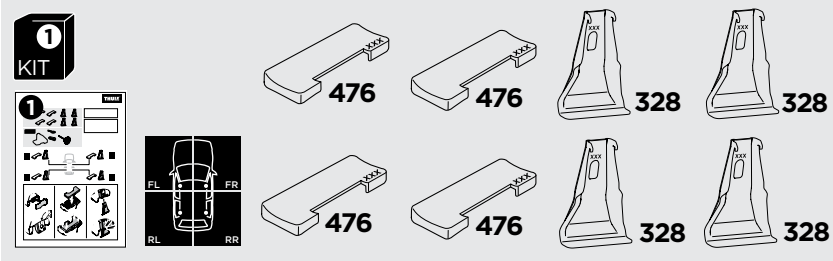

1

Kit 5153

LAND ROVER Range Rover Sport, 5-dr SUV, 14-

ISO 11154-E

THULE WingBar Evo	THULE WingBar Edge	THULE WingBar	THULE SquareBar	Evo X (scale)	Edge X (scale)
LAND ROVER Range Rover Sport, 5-dr SUV, 14-				60,5	-
THULE ProBar	THULE SlideBar				X (mm/inch)
LAND ROVER Range Rover Sport, 5-dr SUV, 14-				1256 mm / 49 1/2"	

THULE WingBar Evo	THULE WingBar Edge	THULE WingBar	THULE SquareBar	Evo Y (scale)	Edge Y (scale)
LAND ROVER Range Rover Sport, 5-dr SUV, 14-				60	-
THULE ProBar	THULE SlideBar				Y (mm/inch)
LAND ROVER Range Rover Sport, 5-dr SUV, 14-				1251 mm / 49 1/4"	

	W (mm/inch)	Z (mm/inch)
LAND ROVER Range Rover Sport, 5-dr SUV, 14-	750 mm / 29 1/2"	320 mm / 12 5/8"