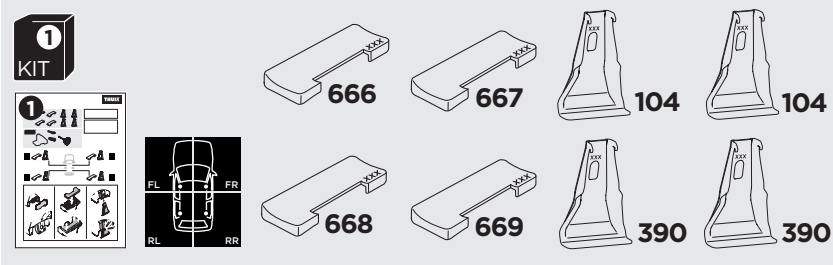

# 1

## Kit 145209

TOYOTA Corolla, 4-dr Sedan, 19-/\*20-  
TOYOTA Corolla Sport, 5-dr Hatchback, 19-

\*North America

ISO 11154-E

THULE WingBar Evo            THULE WingBar Edge            THULE WingBar            THULE SquareBar	Evo X (scale)	Edge X (scale)
TOYOTA Corolla, 4-dr Sedan, 19-/ *20-	34	K
TOYOTA Corolla Sport, 5-dr Hatchback, 19-	33,5	L

THULE ProBar            THULE SlideBar	X (mm/inch)
TOYOTA Corolla, 4-dr Sedan, 19-/ *20-	991 mm / 39"
TOYOTA Corolla Sport, 5-dr Hatchback, 19-	986 mm / 38 7/8"

THULE WingBar Evo            THULE WingBar Edge            THULE WingBar            THULE SquareBar	Evo Y (scale)	Edge Y (scale)
TOYOTA Corolla, 4-dr Sedan, 19-/ *20-	29,5	B
TOYOTA Corolla Sport, 5-dr Hatchback, 19-	30,5	R

THULE ProBar            THULE SlideBar	Y (mm/inch)
TOYOTA Corolla, 4-dr Sedan, 19-/ *20-	946 mm / 37 1/4"
TOYOTA Corolla Sport, 5-dr Hatchback, 19-	956 mm / 37 5/8"

	W (mm/inch)	Z (mm/inch)
TOYOTA Corolla, 4-dr Sedan, 19-/ *20-	722 mm / 28 3/8"	245 mm / 9 5/8"
TOYOTA Corolla Sport, 5-dr Hatchback, 19-	723 mm / 28 1/2"	245 mm / 9 5/8"