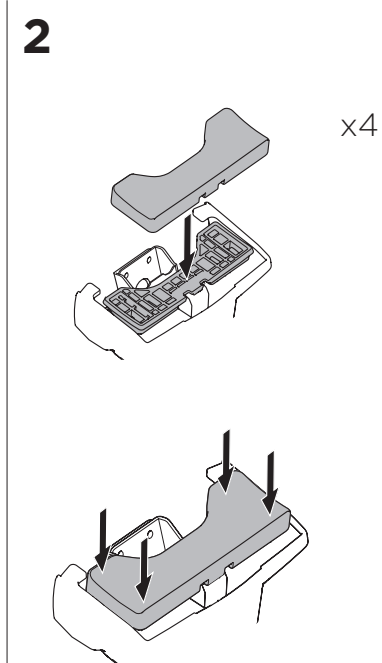

## Kit 145209

TOYOTA Corolla, 4-dr Sedan, 19-/\*20-  
TOYOTA Corolla Sport, 5-dr Hatchback, 19-

\*North America

ISO 11154-E

THULE WingBar Evo            THULE WingBar Edge            THULE WingBar            THULE SquareBar	Evo X (scale)	Edge X (scale)
TOYOTA Corolla, 4-dr Sedan, 19-/ *20-	34	K
TOYOTA Corolla Sport, 5-dr Hatchback, 19-	33,5	L

THULE ProBar            THULE SlideBar	X (mm/inch)
TOYOTA Corolla, 4-dr Sedan, 19-/ *20-	991 mm / 39"
TOYOTA Corolla Sport, 5-dr Hatchback, 19-	986 mm / 38 7/8"

THULE WingBar Evo            THULE WingBar Edge            THULE WingBar            THULE SquareBar	Evo Y (scale)	Edge Y (scale)
TOYOTA Corolla, 4-dr Sedan, 19-/ *20-	29,5	B
TOYOTA Corolla Sport, 5-dr Hatchback, 19-	30,5	R

THULE ProBar            THULE SlideBar	Y (mm/inch)
TOYOTA Corolla, 4-dr Sedan, 19-/ *20-	946 mm / 37 1/4"
TOYOTA Corolla Sport, 5-dr Hatchback, 19-	956 mm / 37 5/8"

	W (mm/inch)	Z (mm/inch)
TOYOTA Corolla, 4-dr Sedan, 19-/ *20-	722 mm / 28 3/8"	245 mm / 9 5/8"
TOYOTA Corolla Sport, 5-dr Hatchback, 19-	723 mm / 28 1/2"	245 mm / 9 5/8"