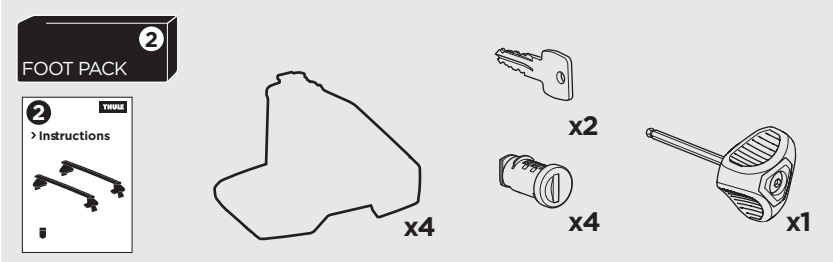

## Kit 145209

TOYOTA Corolla, 4-dr Sedan, 19-/\*20-  
TOYOTA Corolla Sport, 5-dr Hatchback, 19-

\*North America

ISO 11154-E

THULE WingBar Evo            THULE WingBar Edge            THULE WingBar            THULE SquareBar	Evo X (scale)	Edge X (scale)
TOYOTA Corolla, 4-dr Sedan, 19-/ *20-	34	K
TOYOTA Corolla Sport, 5-dr Hatchback, 19-	33,5	L

THULE ProBar            THULE SlideBar	X (mm/inch)
TOYOTA Corolla, 4-dr Sedan, 19-/ *20-	991 mm / 39"
TOYOTA Corolla Sport, 5-dr Hatchback, 19-	986 mm / 38 7/8"

THULE WingBar Evo            THULE WingBar Edge            THULE WingBar            THULE SquareBar	Evo Y (scale)	Edge Y (scale)
TOYOTA Corolla, 4-dr Sedan, 19-/ *20-	29,5	B
TOYOTA Corolla Sport, 5-dr Hatchback, 19-	30,5	R

THULE ProBar            THULE SlideBar	Y (mm/inch)
TOYOTA Corolla, 4-dr Sedan, 19-/ *20-	946 mm / 37 1/4"
TOYOTA Corolla Sport, 5-dr Hatchback, 19-	956 mm / 37 5/8"

	W (mm/inch)	Z (mm/inch)
TOYOTA Corolla, 4-dr Sedan, 19-/ *20-	722 mm / 28 3/8"	245 mm / 9 5/8"
TOYOTA Corolla Sport, 5-dr Hatchback, 19-	723 mm / 28 1/2"	245 mm / 9 5/8"