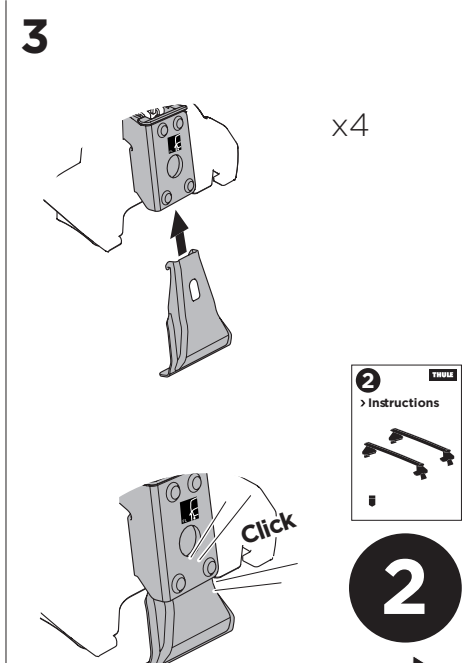

## Kit 145209

TOYOTA Corolla, 4-dr Sedan, 19-/\*20-  
TOYOTA Corolla Sport, 5-dr Hatchback, 19-

\*North America

ISO 11154-E

THULE WingBar Evo            THULE WingBar Edge            THULE WingBar            THULE SquareBar	Evo X (scale)	Edge X (scale)
TOYOTA Corolla, 4-dr Sedan, 19-/ *20-	34	K
TOYOTA Corolla Sport, 5-dr Hatchback, 19-	33,5	L

THULE ProBar            THULE SlideBar	X (mm/inch)
TOYOTA Corolla, 4-dr Sedan, 19-/ *20-	991 mm / 39"
TOYOTA Corolla Sport, 5-dr Hatchback, 19-	986 mm / 38 7/8"

THULE WingBar Evo            THULE WingBar Edge            THULE WingBar            THULE SquareBar	Evo Y (scale)	Edge Y (scale)
TOYOTA Corolla, 4-dr Sedan, 19-/ *20-	29,5	B
TOYOTA Corolla Sport, 5-dr Hatchback, 19-	30,5	R

THULE ProBar            THULE SlideBar	Y (mm/inch)
TOYOTA Corolla, 4-dr Sedan, 19-/ *20-	946 mm / 37 1/4"
TOYOTA Corolla Sport, 5-dr Hatchback, 19-	956 mm / 37 5/8"

	W (mm/inch)	Z (mm/inch)
TOYOTA Corolla, 4-dr Sedan, 19-/ *20-	722 mm / 28 3/8"	245 mm / 9 5/8"
TOYOTA Corolla Sport, 5-dr Hatchback, 19-	723 mm / 28 1/2"	245 mm / 9 5/8"