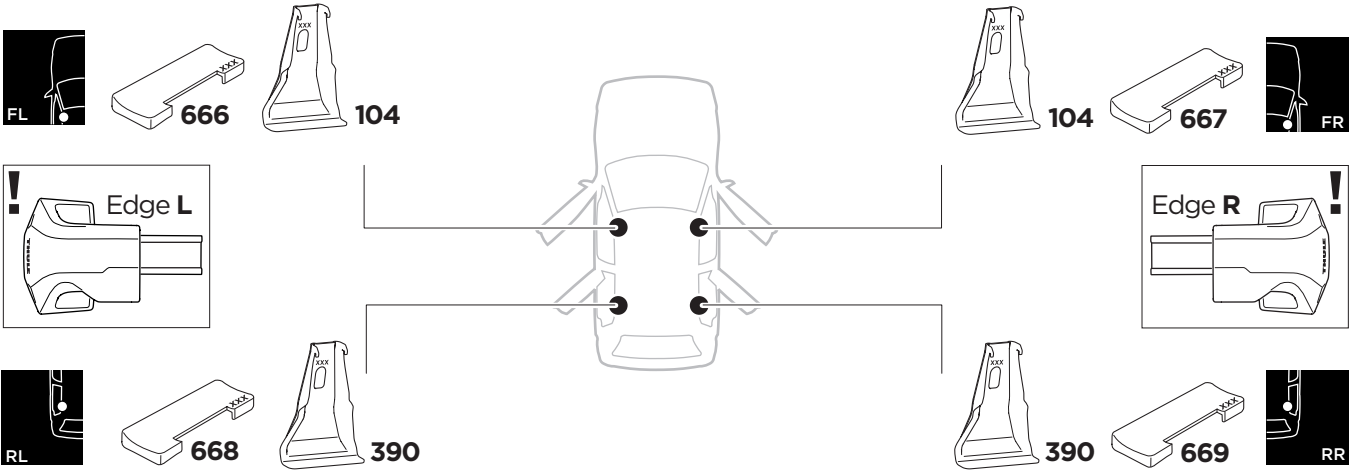

## Kit 145209

TOYOTA Corolla, 4-dr Sedan, 19-/\*20-  
TOYOTA Corolla Sport, 5-dr Hatchback, 19-

\*North America

ISO 11154-E

THULE WingBar Evo            THULE WingBar Edge            THULE WingBar            THULE SquareBar	Evo X (scale)	Edge X (scale)
TOYOTA Corolla, 4-dr Sedan, 19-/ *20-	34	K
TOYOTA Corolla Sport, 5-dr Hatchback, 19-	33,5	L

THULE ProBar            THULE SlideBar	X (mm/inch)
TOYOTA Corolla, 4-dr Sedan, 19-/ *20-	991 mm / 39"
TOYOTA Corolla Sport, 5-dr Hatchback, 19-	986 mm / 38 7/8"

THULE WingBar Evo            THULE WingBar Edge            THULE WingBar            THULE SquareBar	Evo Y (scale)	Edge Y (scale)
TOYOTA Corolla, 4-dr Sedan, 19-/ *20-	29,5	B
TOYOTA Corolla Sport, 5-dr Hatchback, 19-	30,5	R

THULE ProBar            THULE SlideBar	Y (mm/inch)
TOYOTA Corolla, 4-dr Sedan, 19-/ *20-	946 mm / 37 1/4"
TOYOTA Corolla Sport, 5-dr Hatchback, 19-	956 mm / 37 5/8"

	W (mm/inch)	Z (mm/inch)
TOYOTA Corolla, 4-dr Sedan, 19-/ *20-	722 mm / 28 3/8"	245 mm / 9 5/8"
TOYOTA Corolla Sport, 5-dr Hatchback, 19-	723 mm / 28 1/2"	245 mm / 9 5/8"