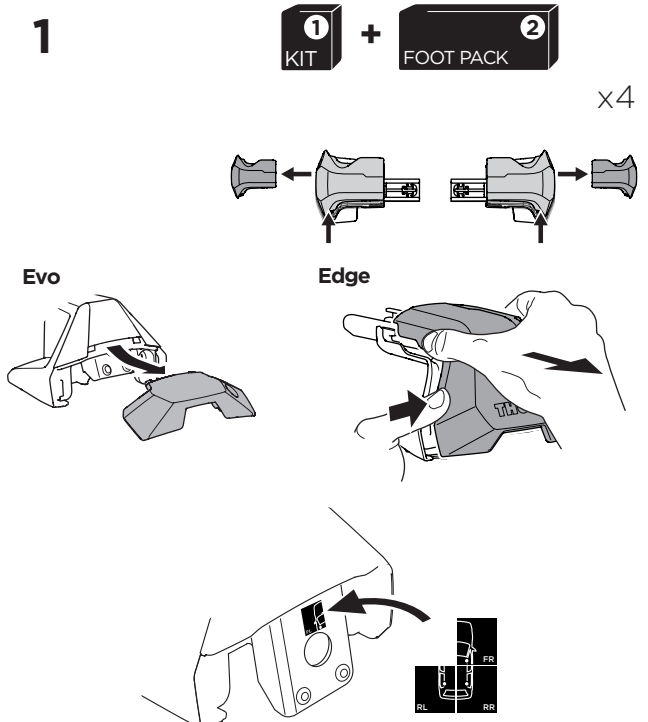

1

Kit 145201

FORD Focus (Mk. IV), 5-dr Hatchback, 19-

ISO 11154-E

THULE WingBar Evo	THULE WingBar Edge	THULE WingBar	THULE SquareBar Evo	Evo X (scale)	Edge X (scale)
FORD Focus (Mk. IV), 5-dr Hatchback, 19-				39	A
THULE ProBar Evo	THULE SlideBar Evo				X (mm/inch)
FORD Focus (Mk. IV), 5-dr Hatchback, 19-				1041 mm / 41"	

THULE WingBar Evo	THULE WingBar Edge	THULE WingBar	THULE SquareBar Evo	Evo Y (scale)	Edge Y (scale)
FORD Focus (Mk. IV), 5-dr Hatchback, 19-				34,5	J
THULE ProBar Evo	THULE SlideBar Evo				Y (mm/inch)
FORD Focus (Mk. IV), 5-dr Hatchback, 19-				996 mm / 39 1/4"	

	W (mm/inch)	Z (mm/inch)
FORD Focus (Mk. IV), 5-dr Hatchback, 19-	795 mm / 31 1/4"	235 mm / 9 1/4"