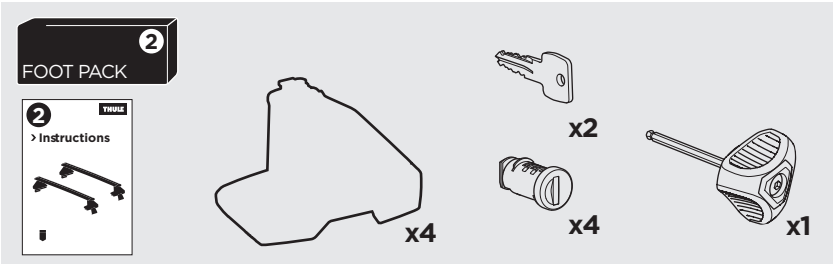

1

Kit 145201

FORD Focus (Mk. IV), 5-dr Hatchback, 19-

ISO 11154-E

THULE WingBar Evo	THULE WingBar Edge	THULE WingBar	THULE SquareBar Evo	Evo X (scale)	Edge X (scale)
FORD Focus (Mk. IV), 5-dr Hatchback, 19-				39	A
THULE ProBar Evo	THULE SlideBar Evo				X (mm/inch)
FORD Focus (Mk. IV), 5-dr Hatchback, 19-				1041 mm / 41"	

THULE WingBar Evo	THULE WingBar Edge	THULE WingBar	THULE SquareBar Evo	Evo Y (scale)	Edge Y (scale)
FORD Focus (Mk. IV), 5-dr Hatchback, 19-				34,5	J
THULE ProBar Evo	THULE SlideBar Evo				Y (mm/inch)
FORD Focus (Mk. IV), 5-dr Hatchback, 19-				996 mm / 39 1/4"	

	W (mm/inch)	Z (mm/inch)
FORD Focus (Mk. IV), 5-dr Hatchback, 19-	795 mm / 31 1/4"	235 mm / 9 1/4"