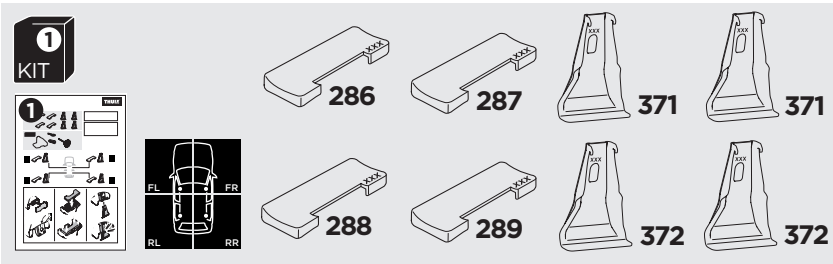

1

Kit 145201

FORD Focus (Mk. IV), 5-dr Hatchback, 19-

ISO 11154-E

THULE WingBar Evo	THULE WingBar Edge	THULE WingBar	THULE SquareBar Evo	Evo X (scale)	Edge X (scale)
FORD Focus (Mk. IV), 5-dr Hatchback, 19-				39	A
THULE ProBar Evo	THULE SlideBar Evo				X (mm/inch)
FORD Focus (Mk. IV), 5-dr Hatchback, 19-				1041 mm / 41"	

THULE WingBar Evo	THULE WingBar Edge	THULE WingBar	THULE SquareBar Evo	Evo Y (scale)	Edge Y (scale)
FORD Focus (Mk. IV), 5-dr Hatchback, 19-				34,5	J
THULE ProBar Evo	THULE SlideBar Evo				Y (mm/inch)
FORD Focus (Mk. IV), 5-dr Hatchback, 19-				996 mm / 39 1/4"	

	W (mm/inch)	Z (mm/inch)
FORD Focus (Mk. IV), 5-dr Hatchback, 19-	795 mm / 31 1/4"	235 mm / 9 1/4"