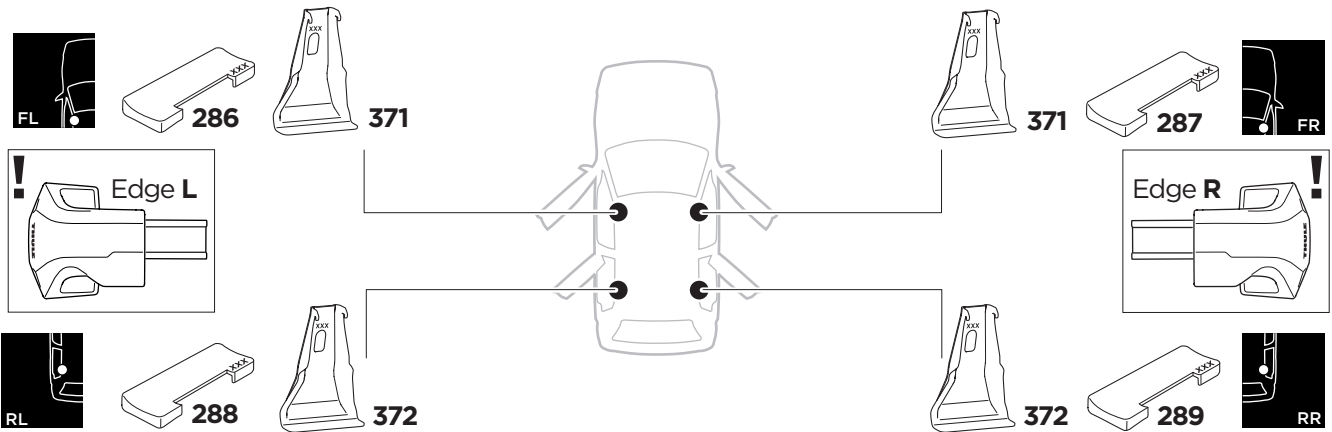

1

Kit 145201

FORD Focus (Mk. IV), 5-dr Hatchback, 19-

ISO 11154-E

THULE WingBar Evo	THULE WingBar Edge	THULE WingBar	THULE SquareBar Evo	Evo X (scale)	Edge X (scale)
FORD Focus (Mk. IV), 5-dr Hatchback, 19-				39	A
THULE ProBar Evo	THULE SlideBar Evo				X (mm/inch)
FORD Focus (Mk. IV), 5-dr Hatchback, 19-				1041 mm / 41"	

THULE WingBar Evo	THULE WingBar Edge	THULE WingBar	THULE SquareBar Evo	Evo Y (scale)	Edge Y (scale)
FORD Focus (Mk. IV), 5-dr Hatchback, 19-				34,5	J
THULE ProBar Evo	THULE SlideBar Evo				Y (mm/inch)
FORD Focus (Mk. IV), 5-dr Hatchback, 19-				996 mm / 39 1/4"	

	W (mm/inch)	Z (mm/inch)
FORD Focus (Mk. IV), 5-dr Hatchback, 19-	795 mm / 31 1/4"	235 mm / 9 1/4"