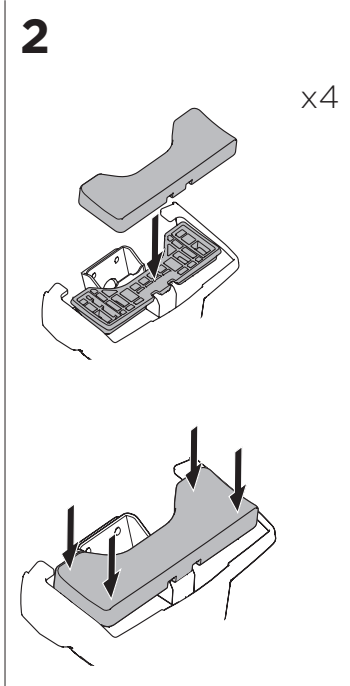

1

Kit 145201

FORD Focus (Mk. IV), 5-dr Hatchback, 19-

ISO 11154-E

THULE WingBar Evo	THULE WingBar Edge	THULE WingBar	THULE SquareBar Evo	Evo X (scale)	Edge X (scale)
FORD Focus (Mk. IV), 5-dr Hatchback, 19-				39	A
THULE ProBar Evo	THULE SlideBar Evo				X (mm/inch)
FORD Focus (Mk. IV), 5-dr Hatchback, 19-				1041 mm / 41"	

THULE WingBar Evo	THULE WingBar Edge	THULE WingBar	THULE SquareBar Evo	Evo Y (scale)	Edge Y (scale)
FORD Focus (Mk. IV), 5-dr Hatchback, 19-				34,5	J
THULE ProBar Evo	THULE SlideBar Evo				Y (mm/inch)
FORD Focus (Mk. IV), 5-dr Hatchback, 19-				996 mm / 39 1/4"	

	W (mm/inch)	Z (mm/inch)
FORD Focus (Mk. IV), 5-dr Hatchback, 19-	795 mm / 31 1/4"	235 mm / 9 1/4"