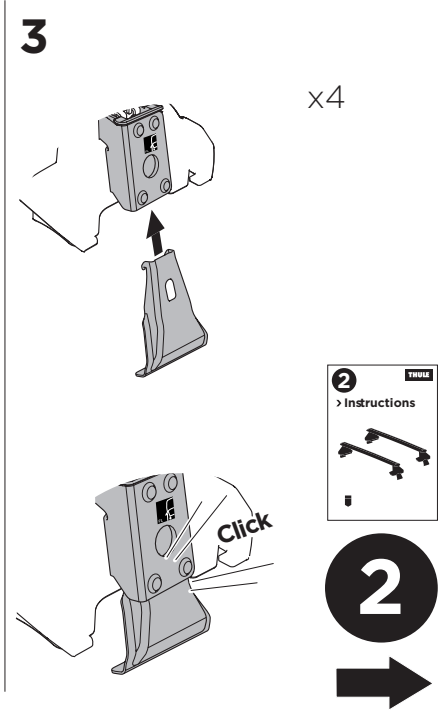

1

Kit 145201

FORD Focus (Mk. IV), 5-dr Hatchback, 19-

ISO 11154-E

THULE WingBar Evo	THULE WingBar Edge	THULE WingBar	THULE SquareBar Evo	Evo X (scale)	Edge X (scale)
FORD Focus (Mk. IV), 5-dr Hatchback, 19-				39	A
THULE ProBar Evo	THULE SlideBar Evo				X (mm/inch)
FORD Focus (Mk. IV), 5-dr Hatchback, 19-				1041 mm / 41"	

THULE WingBar Evo	THULE WingBar Edge	THULE WingBar	THULE SquareBar Evo	Evo Y (scale)	Edge Y (scale)
FORD Focus (Mk. IV), 5-dr Hatchback, 19-				34,5	J
THULE ProBar Evo	THULE SlideBar Evo				Y (mm/inch)
FORD Focus (Mk. IV), 5-dr Hatchback, 19-				996 mm / 39 1/4"	

	W (mm/inch)	Z (mm/inch)
FORD Focus (Mk. IV), 5-dr Hatchback, 19-	795 mm / 31 1/4"	235 mm / 9 1/4"